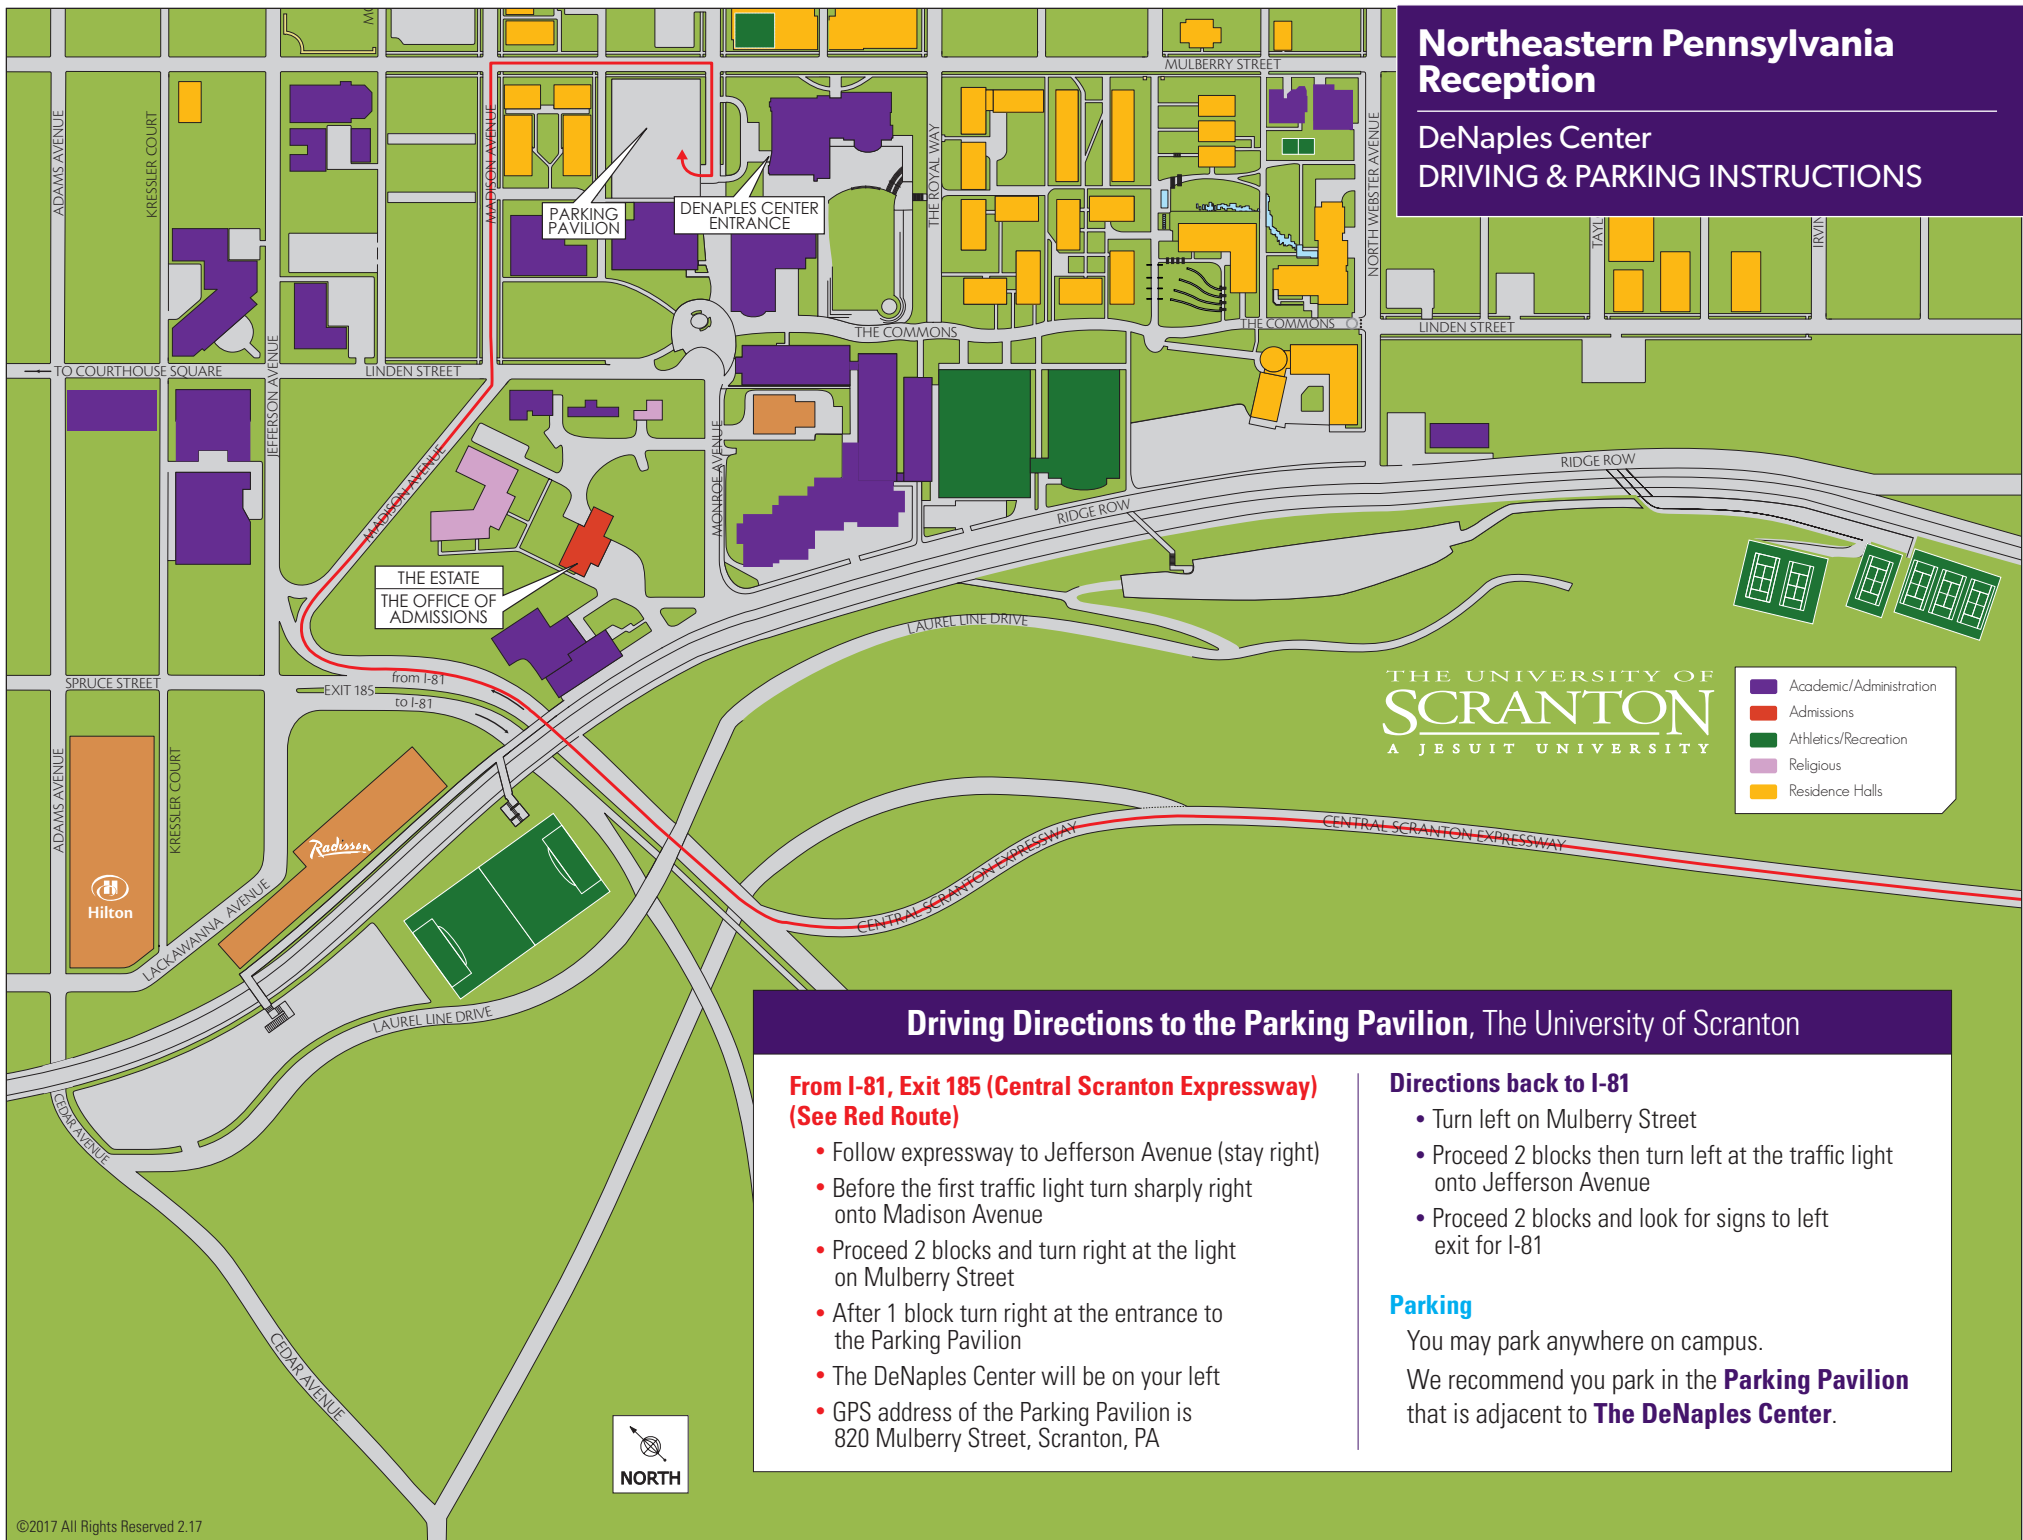

Northeastern Pennsylvania Reception

DeNaples Center DRIVING & PARKING INSTRUCTIONS

THE UNIVERSITY OF
SCRANTON
A JESUIT UNIVERSITY

- Academic/Administration
- Admissions
- Athletics/Recreation
- Religious
- Residence Halls

Driving Directions to the Parking Pavilion, The University of Scranton

From I-81, Exit 185 (Central Scranton Expressway) (See Red Route)

- Follow expressway to Jefferson Avenue (stay right)
- Before the first traffic light turn sharply right onto Madison Avenue
- Proceed 2 blocks and turn right at the light on Mulberry Street
- After 1 block turn right at the entrance to the Parking Pavilion
- The DeNaples Center will be on your left
- GPS address of the Parking Pavilion is 820 Mulberry Street, Scranton, PA

Directions back to I-81

- Turn left on Mulberry Street
- Proceed 2 blocks then turn left at the traffic light onto Jefferson Avenue
- Proceed 2 blocks and look for signs to left exit for I-81

Parking

You may park anywhere on campus. We recommend you park in the **Parking Pavilion** that is adjacent to **The DeNaples Center**.