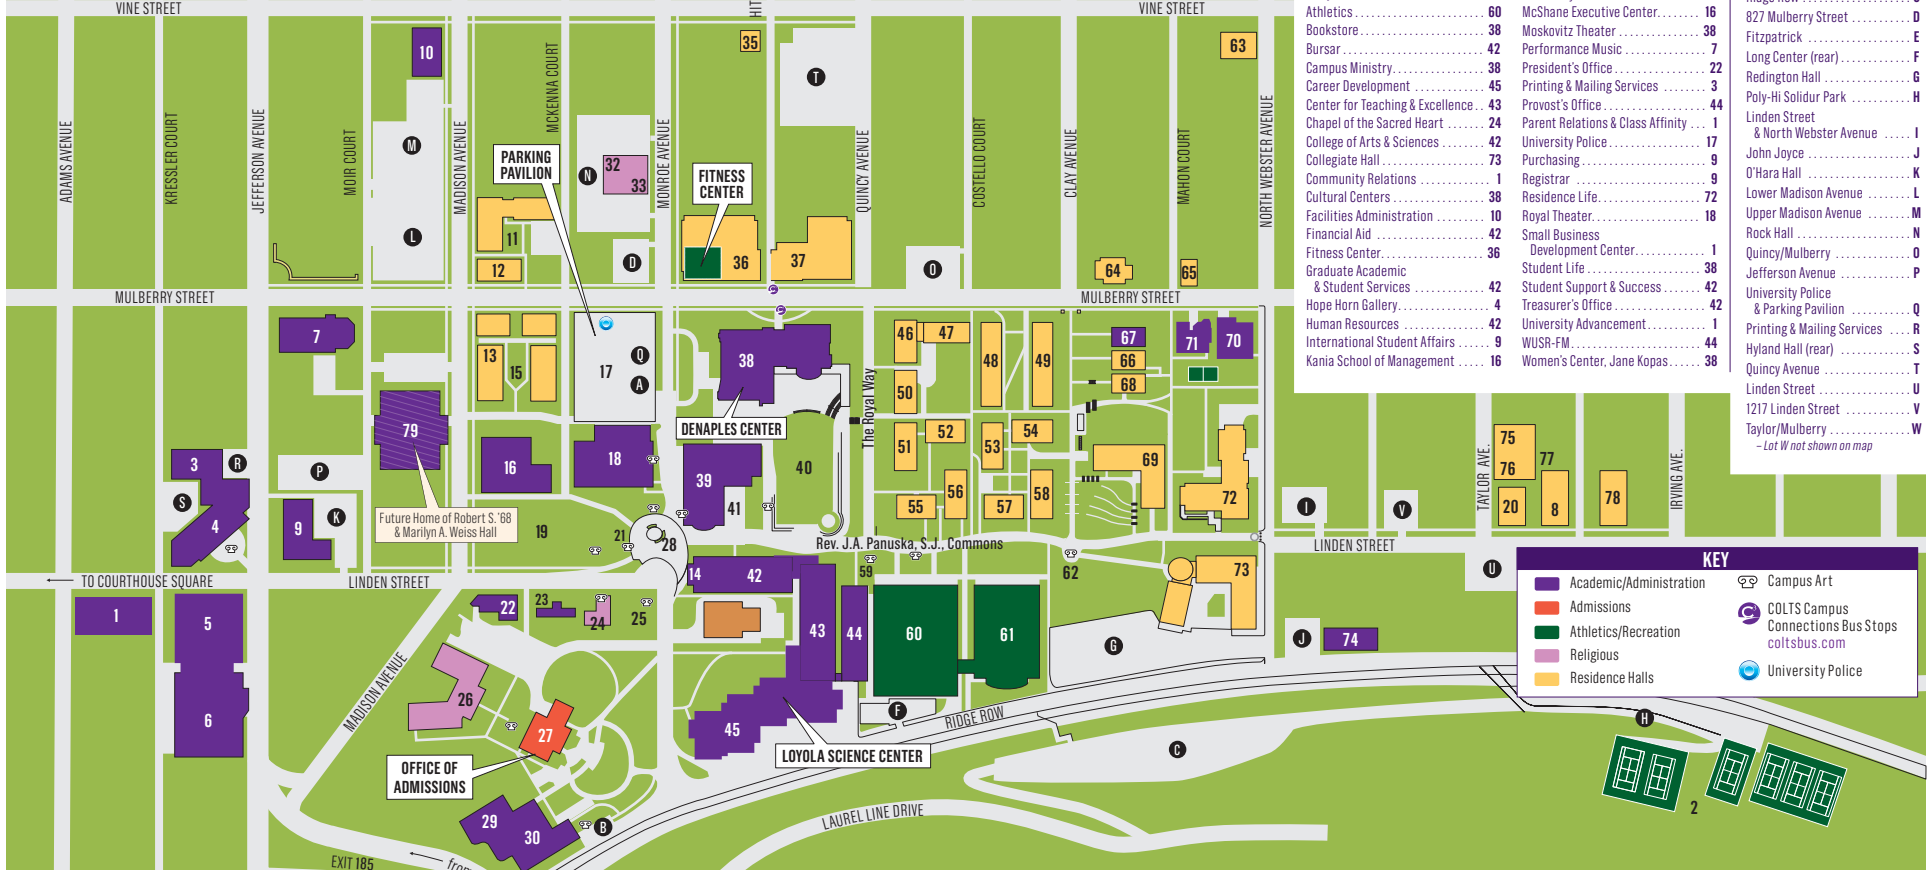

Campus Map

DEPARTMENTS, SERVICES, FACILITIES

Admissions: Undergraduate & Graduate	27	Leahy College of Health Sciences	5
Alumni Relations	1	Leahy Community Health & Family Center	6
Army ROTC	33	McIlhenny Ballroom	38
Athletics	60	McShane Executive Center	16
Bookstore	38	Moskovitz Theater	38
Bursar	42	Performance Music	7
Campus Ministry	38	President's Office	22
Career Development	45	Printing & Mailing Services	3
Center for Teaching & Excellence	43	Provost's Office	44
Chapel of the Sacred Heart	24	Parent Relations & Class Affinity	1
College of Arts & Sciences	42	University Police	17
Collegiate Hall	73	Purchasing	9
Community Relations	1	Registrar	9
Cultural Centers	38	Residence Life	72
Facilities Administration	10	Royal Theater	18
Financial Aid	42	Small Business Development Center	1
Fitness Center	36	Student Life	38
Graduate Academic & Student Services	42	Student Support & Success	42
Hope Horn Gallery	4	Treasurer's Office	42
Human Resources	42	University Advancement	1
International Student Affairs	9	WUSR-FM	44
Kania School of Management	16	Women's Center, Jane Kopas	38

PARKING

VISITORS - Check in at University Police Office (17)	A
Alumni Memorial Hall	B
Ridge Row	C
827 Mulberry Street	D
Fitzpatrick	E
Long Center (rear)	F
Redington Hall	G
Poly-Hi Solidur Park	H
Linden Street & North Webster Avenue	I
John Joyce	J
O'Hara Hall	K
Lower Madison Avenue	L
Upper Madison Avenue	M
Rock Hall	N
Quincy/Mulberry	O
Jefferson Avenue	P
University Police & Parking Pavilion	Q
Printing & Mailing Services	R
Hyland Hall (rear)	S
Quincy Avenue	T
Linden Street	U
1217 Linden Street	V
Taylor/Mulberry	W