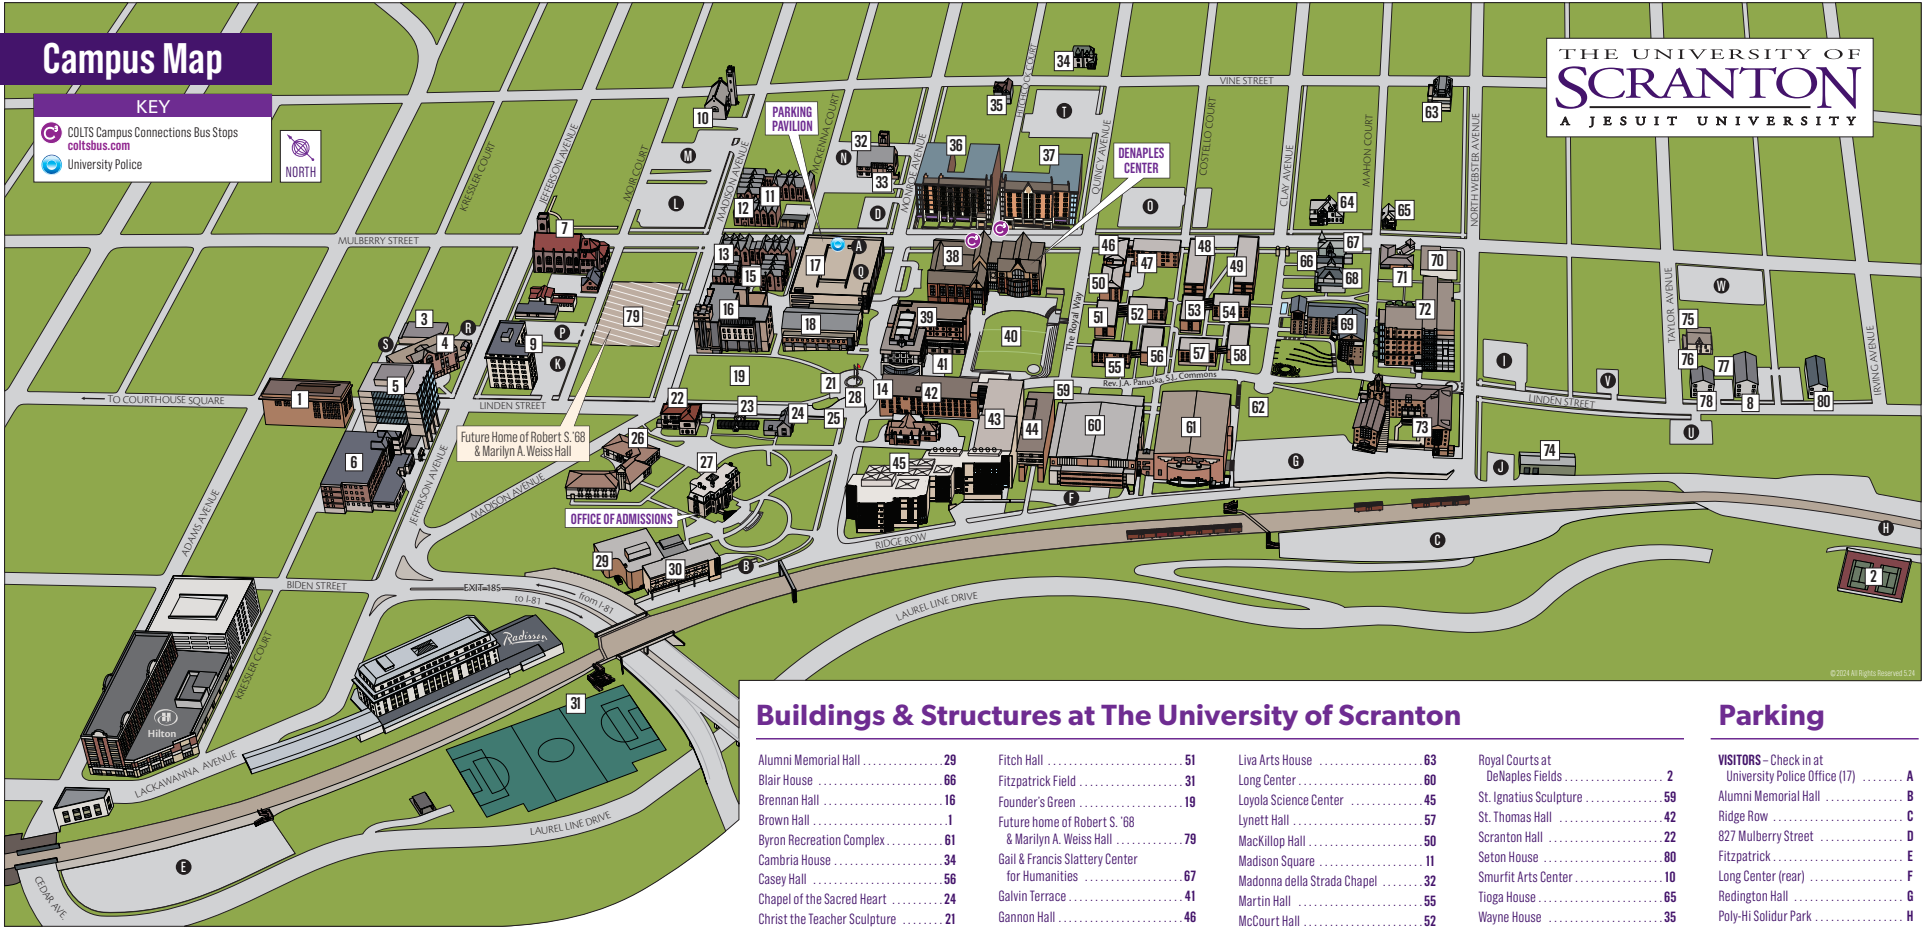

Campus Map

KEY

- COLTS Campus Connections Bus Stops
  coltsbus.com
- University Police

THE UNIVERSITY OF
SCRANTON
A JESUIT UNIVERSITY

Departments, Services, Facilities

Admissions:	Fitness Center 36	Printing & Mailing Services 3
Undergraduate & Graduate 27	Graduate Academic & Student Services 42	Provost's Office 44
Alumni Relations 1	Human Resources 9	Parent Relations & Class Affinity 1
Army ROTC 33	International Student Affairs 9	Purchasing 9
Athletics 60	Kania School of Management 16	Registrar 9
Bookstore 38	Leahy College of Health Sciences 5	Residence Life 72
Bursar 42	Leahy Community Health & Family Center 6	Royal Theater 18
Campus Ministry 38	McIlhenny Ballroom 38	Small Business Development Center 1
Career Development 45	McShane Executive Center 16	Student Life 38
Center for Teaching & Excellence 43	Moskowitz Theater 38	Treasurer's Office 42
Chapel of the Sacred Heart 24	Office of Global Education 9	University Advancement 1
College of Arts & Sciences 42	Office of Student Support & Success 42	University Police 17
Collegiate Hall 73	Performance Music 7	WUSR-FM 44
Community Relations 1	President's Office 22	Women's Center, Jane Kopas 38
Cultural Centers 38		
Facilities Administration 10		
Financial Aid 42		

Buildings & Structures at The University of Scranton