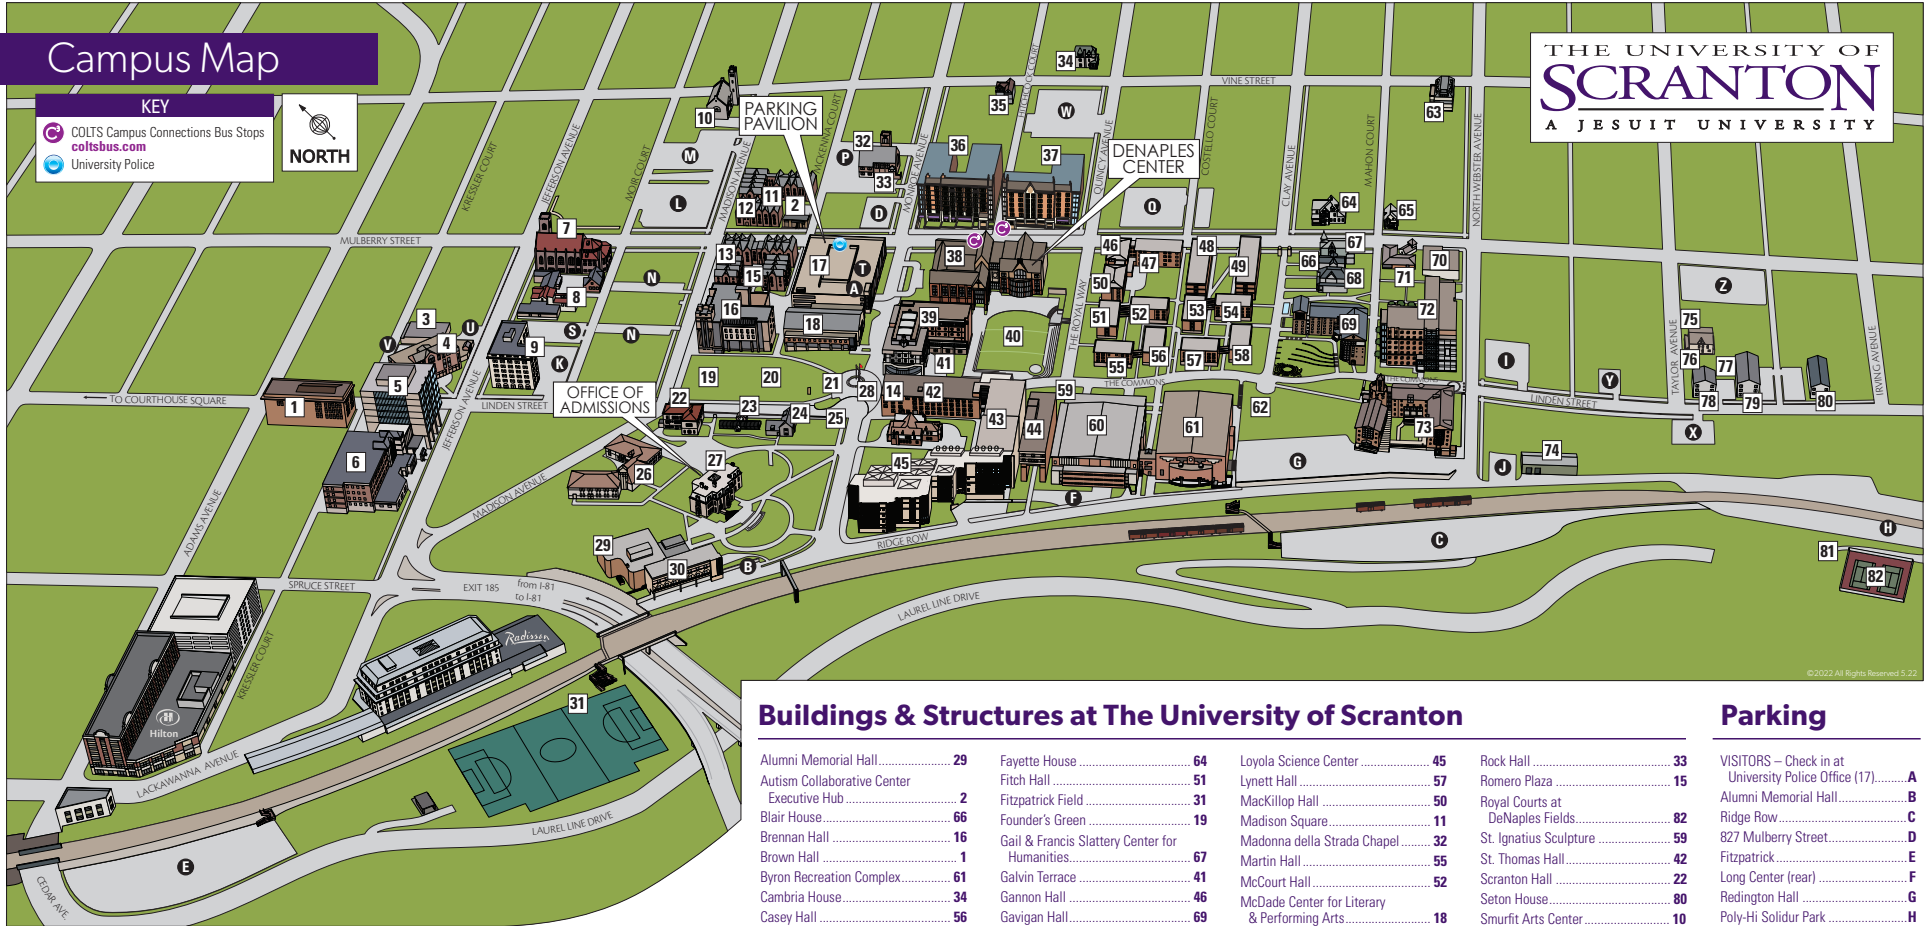

Campus Map

KEY

- COLTS Campus Connections Bus Stops
  coltsbus.com
- University Police

THE UNIVERSITY OF
SCRANTON
A JESUIT UNIVERSITY

Departments, Services, Facilities

Admissions:	Fitness Center	Printing & Mailing Services
Undergraduate & Graduate	27	36
Alumni Relations	1	Provost's Office
Army ROTC	33	44
Athletics	60	Parent Programs
Bookstore	38	1
Bursar	42	Purchasing
Campus Ministries	38	9
Career Development	71	Registrar
Center for Teaching & Learning Excellence	43	Residence Life
Chapel of the Sacred Heart	24	72
College of Arts & Sciences	42	Royal Theater
Collegiate Hall	73	& Family Center
Community Relations	1	6
Facilities Administration	10	McIlhenny Ballroom
Financial Aid	42	38
		McShane Executive Center
		16
		Moskovitz Theater
		38
		Multicultural Center
		38
		Office of Global Education
		9
		Panuska College of Professional Studies
		5
		Performance Music
		7
		President's Office
		22

Buildings & Structures at The University of Scranton

Alumni Memorial Hall	29	Fayette House	64	Loyola Science Center	45	Rock Hall	33
Autism Collaborative Center	1	Fitch Hall	51	Lynett Hall	57	Romero Plaza	15
Executive Hub	2	Fitzpatrick Field	31	Mackillop Hall	50	Royal Courts at DeNaples Fields	89
Blair House	66	Founder's Green	19	Madison Square	11	St. Ignatius Sculpture	52
Brennan Hall	16	Gail & Francis Slattery Center for Humanities	67	Madonna della Strada Chapel	32	St. Thomas Hall	42
Brown Hall	1	Galvin Terrace	41	Martin Hall	55	St. Thomas Hall (rear)	22
Byron Recreation Complex	61	Gannon Hall	46	McCourt Hall	52	Seton House	80
Cambria House	34	Gavign Hall	69	McDade Center for Literary & Performing Arts	18	Smurfit Arts Center	10
Casey Hall	56	Giblin-Kelly Hall	58	McGurrin Hall	6	Tioga House	65
Chapel of the Sacred Heart	24	Gonzaga House	68	Montrone Hall	37	Wayne House	35
Christ the Teacher Sculpture	21	Hafey Hall	54	Mosque	76	Weinberg Memorial Library	39
Ciszek Hall	71	Harper-McGinnis Wing, St. Thomas Hall	43	Nevis Hall	48	Wellness Center, Roche	70
Class of 2020 Gateway	14	Hill House	75	Northeast Regional Cancer Institute	8		
Commons Flag Terrace	28	Houlihan-McLean Center	7	O'Hara Hall	9		
Communications Wing, St. Thomas Hall	44	Hyland Hall	4	Pantle Rose Garden	25		
Condron Hall	72	Institute of Molecular Biology & Medicine	30	Pilarz Hall	36		
DeNaples Center	38	Jacob and the Angel Sculpture	62	University Police & Parking Pavilion	17		
DeNaples Fields	81	Jesuit Community at Campion Hall	26	Printing & Mailing Services	3		
Denis Edward Hall	53	Joyce Building	74	Quain Memorial Conservatory	23		
Dexter Hanley, S.J., House	12	Keating House	13	Redington Hall	73		
Dionne Green	40	Lavis Hall	47	Sheila Jordan Murray Memorial Rock Garden	20		
Dorothy Day House	78	Linda Plaza	77	Rev. Pedro Arrupe, S.J. House	64		
Drexel House	79	Liva Arts House	63				
Driscoll Hall	49	Long Center	60				
Edward R. Leahy Jr. Hall	5						
The Estate	27						

Parking